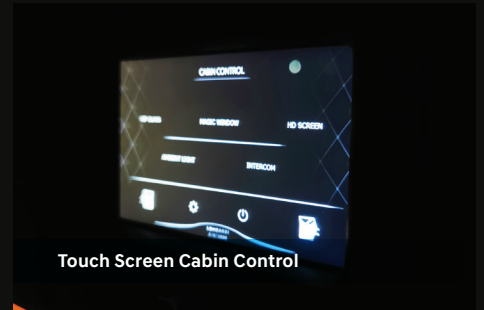

 LOMBARDI

 HYUNDAI

STARIA
RSE
REAR SEAT ENTERTAINMENT

RSE Partition by Lombardi

10 Way Power Seats

Motorized Leg Rest

Motorized HD Smart Monitor

Magic Window

Touch Screen Cabin Control

Seat Control Screen

Wireless Charging

Intercom

Hyundai Staria RSE by Lombardi

Captain Seats

- 10 way power seats
- Heated seats
- Fan cooled seats
- 6 point massage
- Electric lumbar support
- Wireless Charger
- One touch button for 3rd row access
- Premium microfiber leather

Entertainment systems

- Samsung 27 inch smart tv
- Airplay and Android TV
- DVB-T2 HD digital TV tuner
- Premium 2 way audio system
- 10 inch subwoofer

Interior Panels

- Soft touch panels with microfiber leather
- Lightweight sound proofing
- Premium microfiber leather

Partitions wall

- Motorized partition glass
- Magic window system
- Motorized TV Lift
- Ambient lights
- Soft touch panels with microfiber leather
- USB fast charging outlets
- 220V ac power outlet
- Touch screen control panel